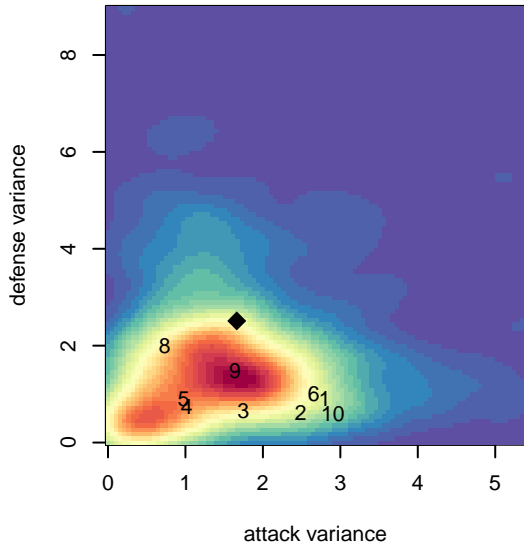

FC Alliance A B98

FC Alliance
 Woodinville, WA
 B98 total strength=1708
 attack=38.04 defense=14.27
 fall league = RCL B98 Div 2, RCL B98 7V2
 notes= Gold; Croft 2014

alt names used:
 FC Alliance
 FC ALLIANCE FCA BU16A (WA)
 FC Alliance B98 A
 FC Alliance BU16A Croft
 FC Alliance B98 A
 FC Alliance B98 A
 FC Alliance B98 A

FC Alliance A B98
 Dots are actual minus expected GF (blue circles) and GA (red triangles).
 Blue line is smoothed change in attack strength. Red is smoothed change in defense strength.

**attack and defense variance (black dot)
relative to other teams
and top 10 in region**