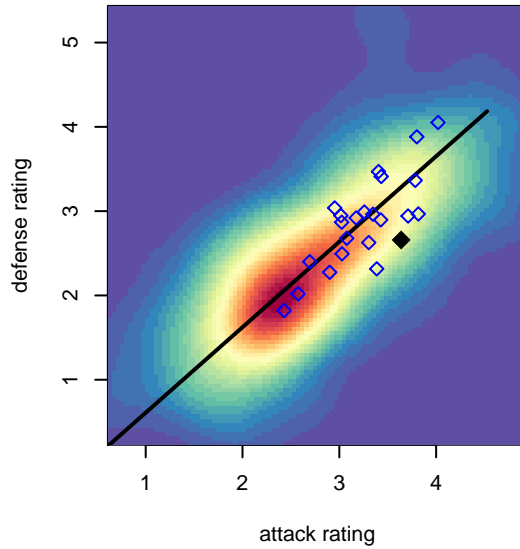

**attack and defense rating
relative to others at age
and all opponents in last 13 months**