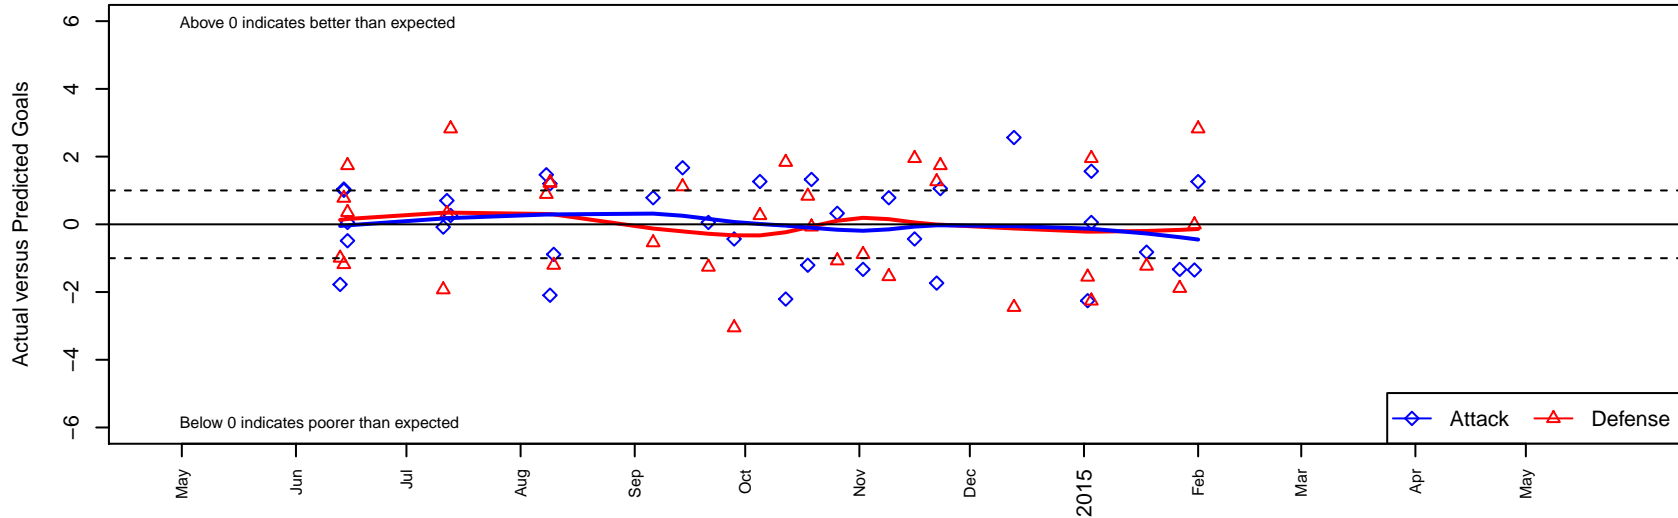

FC Alliance A B98

FC Alliance
 Woodinville, WA
 B98 total strength=1708
 attack=38.04 defense=14.27
 fall league = RCL B98 Div 2, RCL B98 7V2
 notes= Gold; Croft 2014

alt names used:
 FC Alliance
 FC ALLIANCE FCA BU16A (WA)
 FC Alliance B98 A
 FC Alliance BU16A Croft
 FC Alliance B98 A
 FC Alliance B98 A
 FC Alliance B98 A

FC Alliance A B98
 Dots are actual minus expected GF (blue circles) and GA (red triangles).
 Blue line is smoothed change in attack strength. Red is smoothed change in defense strength.

**attack and defense variance (black dot)
relative to other teams
and top 10 in region**