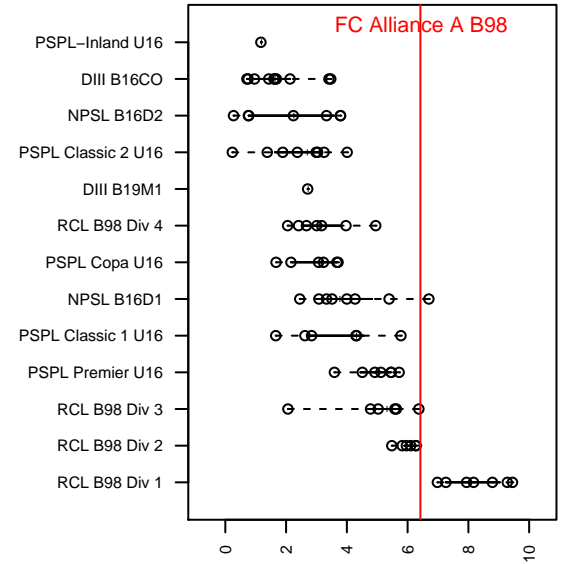

**attack and defense rating
relative to others at age
and all opponents in last 13 months**